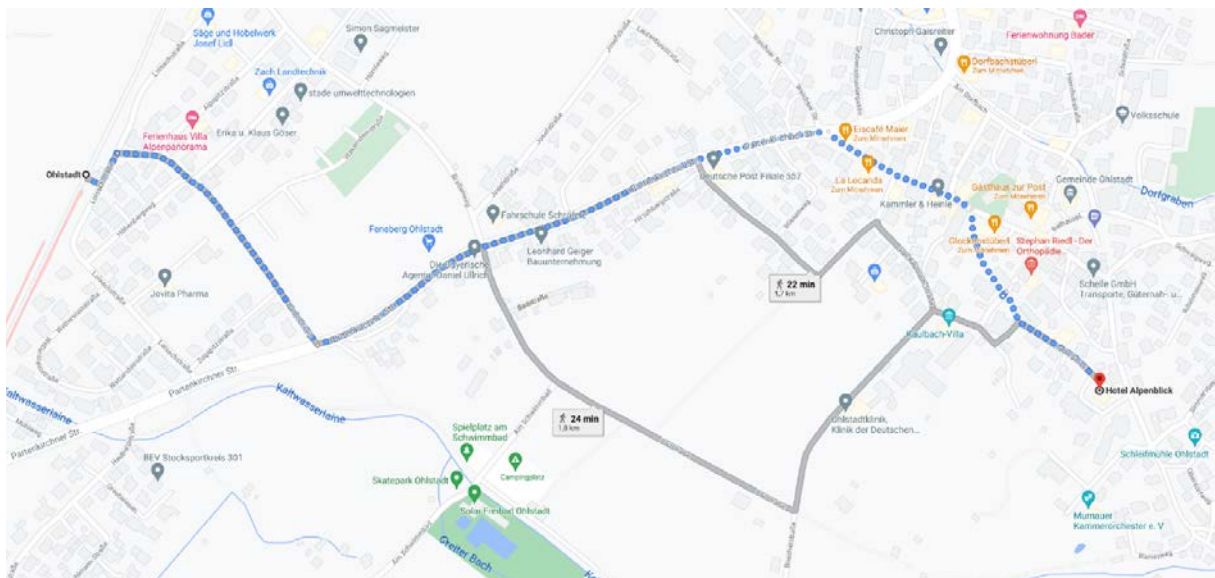

Ninth CRC Retreat

Ohlstadt, October 11 – 13, 2021

Travel Recommendations

Below you find several travel recommendations for your trip to Ohlstadt by train.

The meeting takes place at Hotel Alpenblick, Heimgartenstraße 8, 82441 Ohlstadt, www.tagungshotel-alpenblick.de. The hotel is in 15-20 minutes walking distance from the train station. If you take the recommended trains from Munich central station to Ohlstadt (printed in bold), we will try to organize a shuttle to carry your luggage (and you, if space permits) to Hotel Alpenblick.

If you have any questions please feel free to contact christoph.schwaiger@econ.lmu.de.

Please book your train tickets early enough to make use of the “Sparpreise” at DB.

Arrival in Ohlstadt: 11.10.2021

Train Connection Berlin – Ohlstadt

Departure – Berlin HBF	Arrival – Munich HBF	Departure Munich HBF	Arrival – Ohlstadt
06:30	11:03	11:32	12:33
08:05	12:07	12:32	13:33
08:30	13:03	13:22	14:33
11:37	16:07	16:32	17:33
12:05	16:17	16:32	17:33
12:30	17:07	17:32	18:33

Departure from Ohlstadt: 13.10.2021

Train Connection Ohlstadt – Berlin

Departure – Ohlstadt	Arrival – Munich HBF	Departure Munich HBF	Arrival – Berlin HBF
12:25	13:26	13:51	18:27
13:25	14:26	14:51	19:30
14:25	15:26	15:50	20:24