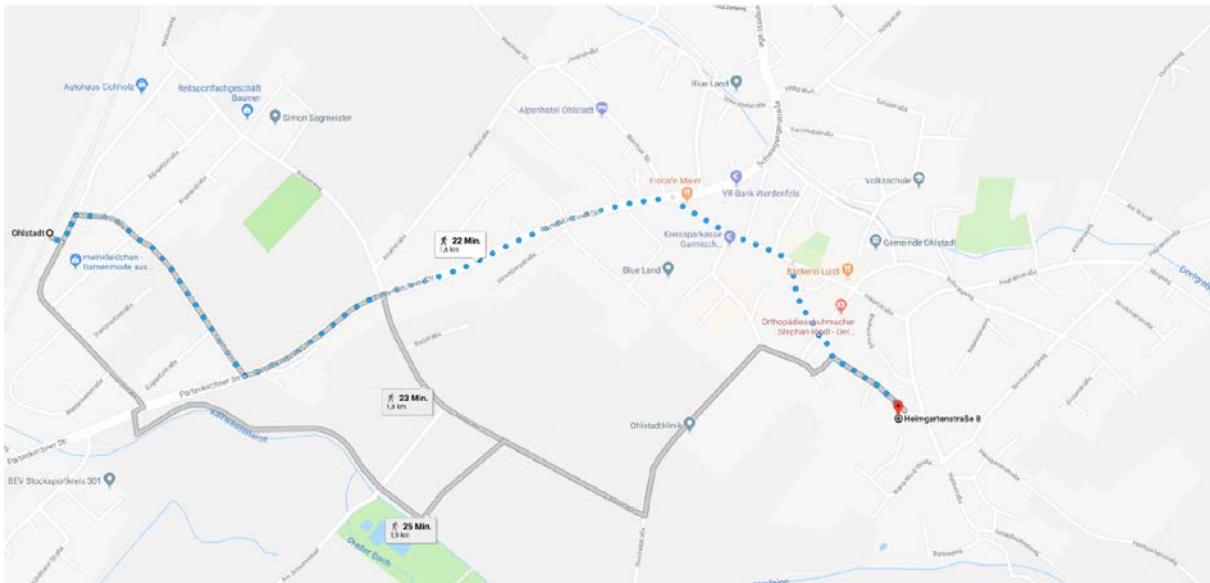

Fourth CRC Retreat

Ohlstadt, October 3 – 5, 2018

Travel Recommendations

Below you find several travel recommendations for your trip to Ohlstadt. On Wednesday, you can arrive at 14:33 (for the Young Researchers' Workshop), or at 17:33 (with dinner) and 18:33 (without dinner) at Ohlstadt train station. The meeting takes place at Hotel Alpenblick, Heimgartenstraße 8, 82441 Ohlstadt, www.tagungshotel-alpenblick.de. **If you to take the recommended trains from Munich central station to Ohlstadt, you will be picked up by a shuttle to Hotel Alpenblick.** (If there are too many people arriving, your luggage will be carried to the hotel while you will have to walk).

Ohlstadt, 82441 Ohlstadt nach Heimgartenstraße 8, 82441 Ohlstadt Zu Fuß 1,6 km, 22 Min.

Depending on whether or not you want to have lunch on Friday, you can depart at 12:25 or 13:25. If you have any questions please feel free to contact info@rationality-and-competition.de.

Please book your flight/train tickets as early as possible!

Arrival Ohlstadt – 03.10.2018, 14:30

Air Connection Berlin – München

Departure – Berlin	Arrival – München	
10:30	11:40	Lufthansa (LH2193)
10:35	12:00	easyJet (U25565)